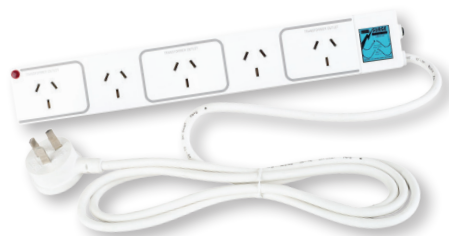

Data Sheet

5 Outlet Powerboard

CAT NO. D105/5TRPA, D105/5TRPACC

D105/5TRPA

D105/5TRPACC

Cat No	D105/5TRPA	D105/5TRPACC
Description	5 Outlet Powerboard	
Colour	White	Charcoal
Power supply	230 – 240Va.c 50Hz	
Maximum wattage	2400W	
Amperage	10A	
Surge protection	175J	350J
Lead Length	1.8m	
Lead Core Thickness	1.0mm	
Outlets	5	

5 Outlet Powerboard

CAT NO. D105/5TRPA, D105/5TRPACC

- 5 outlet unswitched powerboard
- Overload protection
- 3 wide spaced outlets
- Surge protection
- Surge indicator light
- Holes for wall mounting
- Ideal for home, TV, Office